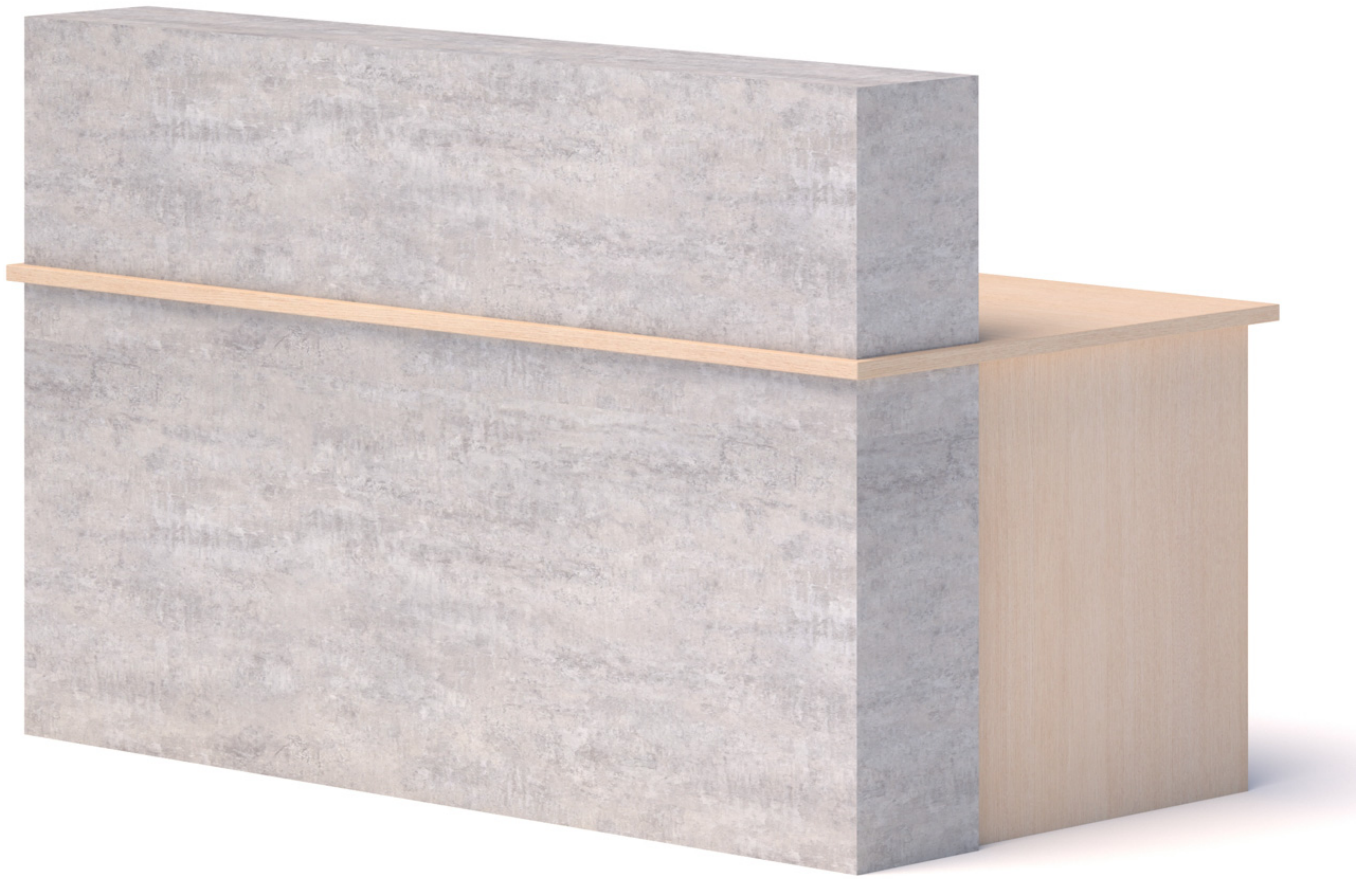

The Block Reception

VARIATIONS

- 1100H-X-1800L-X-900D
- 1100H-X-2000L-X-900D
- 1100H-X-2400L-X-900D

A contemporary reception design replicating the solid enduring look of concrete and available with matching storage and coffee tables

FEATURES

- Counter front is 1100mm high
- Desk top is 720mm high x 900 deep
- Mitred construction to the counter front to replicate solid concrete
- Other matching furniture available in the same style
- Add return to create corner reception desk