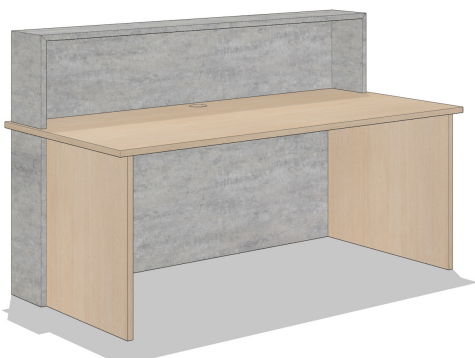

The Block Reception

VARIATIONS

- 1100H-X-1800L-X-900D
- 1100H-X-2000L-X-900D
- 1100H-X-2400L-X-900D

A contemporary reception design replicating the solid enduring look of concrete and available with matching storage and coffee tables

FEATURES

- Counter front is 1100mm high
- Desk top is 720mm high x 900 deep
- Mitred construction to the counter front to replicate solid concrete
- Other matching furniture available in the same style
- Add return to create corner reception desk