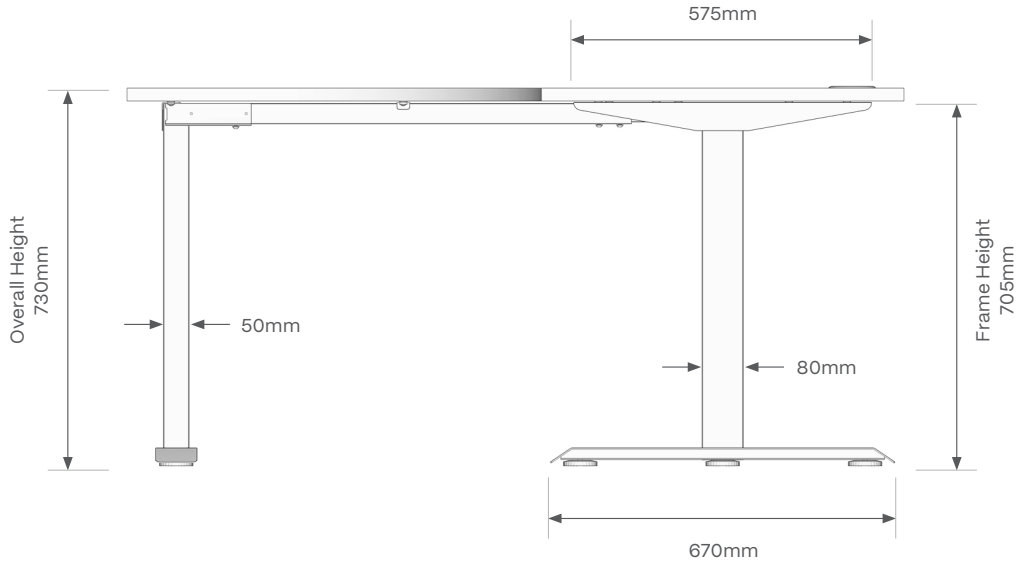

KnighthTM

Product Details

Haven Fixed

Haven Fixed

AVAILABLE IN

Single Sided Desk SSD
Workstation WS

FEATURES

- Precision-engineered steel frame with a durable powdercoat finish
- 50 x 80mm rectangular leg profile with a 670mm foot
- 25mm commercial-grade top with melamine finish and 2mm PVC edging
- Overall height 730mm
- Optional extendable cable tray (soft-wiring not included)
- Compatible with Studio50 and Active25 screens

CONFIGURATIONS

Single Sided Desk SSD

1200 x 700mm, 1500 x 800mm, 1600 x 800mm, 1800 x 800mm

Workstation ws

1500 x 1500 x 700mm, 1800 x 1800 x 700mm

PROFILES

RECTANGLE

SCALLOP

Cable Bridge

SSD

Studio50 Screens

Active25 Screens

DIMENSIONS

Single Sided Desk SSD

DIMENSIONS

Workstation ws