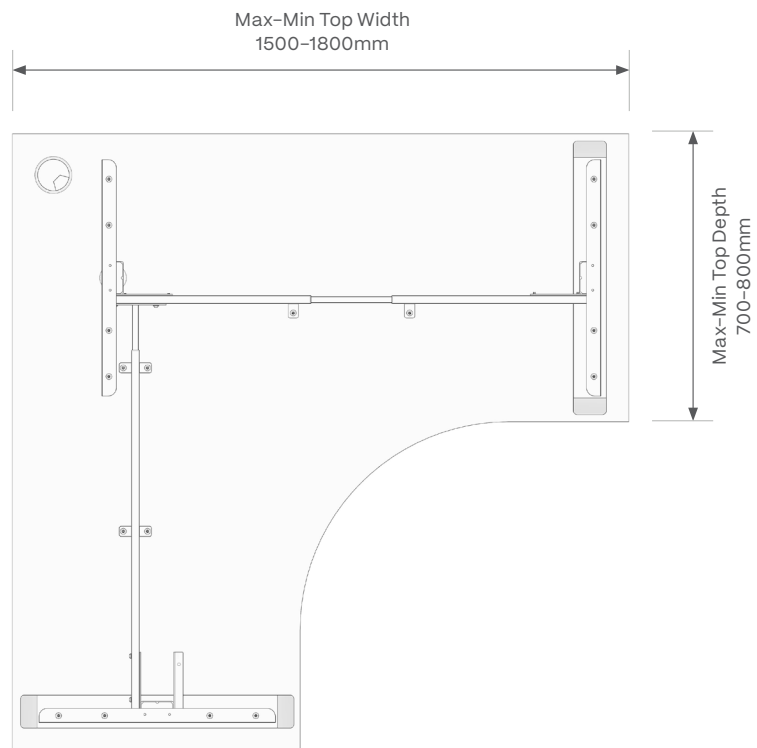

KnighthTM

Product Details

Haven Fixed

Haven Fixed

AVAILABLE IN

Single Sided Desk SSD
Workstation WS

FEATURES

- Precision-engineered steel frame with a durable powdercoat finish
- 50 x 80mm rectangular leg profile with a 670mm foot
- 25mm commercial-grade top with melamine finish and 2mm PVC edging
- Overall height 730mm
- Optional extendable cable tray (soft-wiring not included)
- Compatible with Studio50 and Active25 screens

CONFIGURATIONS

Single Sided Desk SSD

1200 x 700mm, 1500 x 800mm, 1600 x 800mm, 1800 x 800mm

Workstation ws

1500 x 1500 x 700mm, 1800 x 1800 x 700mm

PROFILES

RECTANGLE

SCALLOP

Cable Bridge

SSD

Studio50 Screens

Active25 Screens

DIMENSIONS

Single Sided Desk SSD

DIMENSIONS

Workstation ws