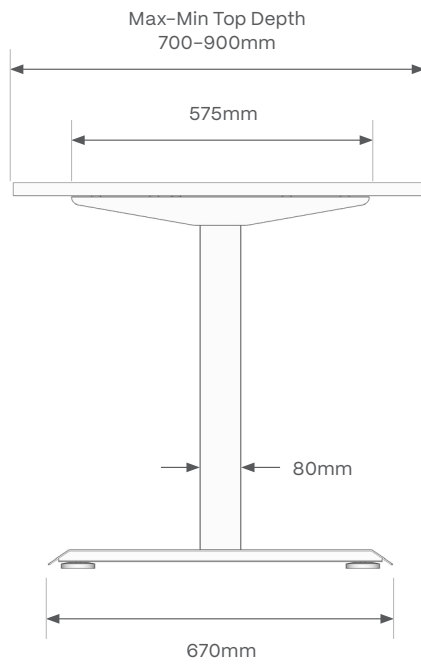

KnighthTM

Product Details

Haven Fixed

Haven Fixed

AVAILABLE IN

Single Sided Desk SSD
Workstation WS

FEATURES

- Precision-engineered steel frame with a durable powdercoat finish
- 50 x 80mm rectangular leg profile with a 670mm foot
- 25mm commercial-grade top with melamine finish and 2mm PVC edging
- Overall height 730mm
- Optional extendable cable tray (soft-wiring not included)
- Compatible with Studio50 and Active25 screens

CONFIGURATIONS

Single Sided Desk SSD

1200 x 700mm, 1500 x 800mm, 1600 x 800mm, 1800 x 800mm

Workstation ws

1500 x 1500 x 700mm, 1800 x 1800 x 700mm

PROFILES

RECTANGLE

SCALLOP

Cable Bridge

SSD

Studio50 Screens

Active25 Screens

DIMENSIONS

Single Sided Desk SSD

DIMENSIONS

Workstation ws