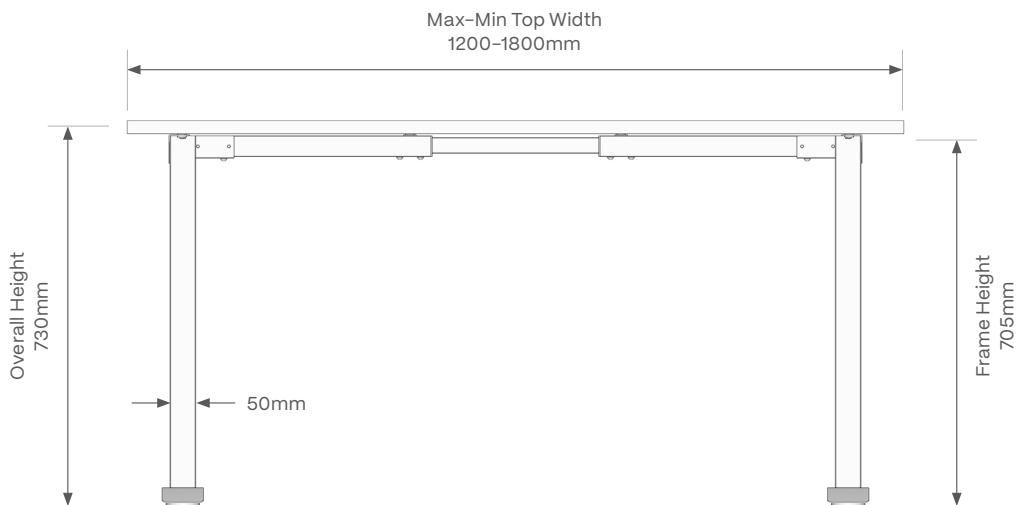

CONFIGURATIONS

Single Sided Desk SSD

1200 x 700mm, 1500 x 800mm, 1600 x 800mm, 1800 x 800mm

Workstation ws

1500 x 1500 x 700mm, 1800 x 1800 x 700mm

PROFILES

RECTANGLE

SCALLOP

Cable Bridge

SSD

Studio50 Screens

Active25 Screens

DIMENSIONS

Single Sided Desk SSD

DIMENSIONS

Workstation ws