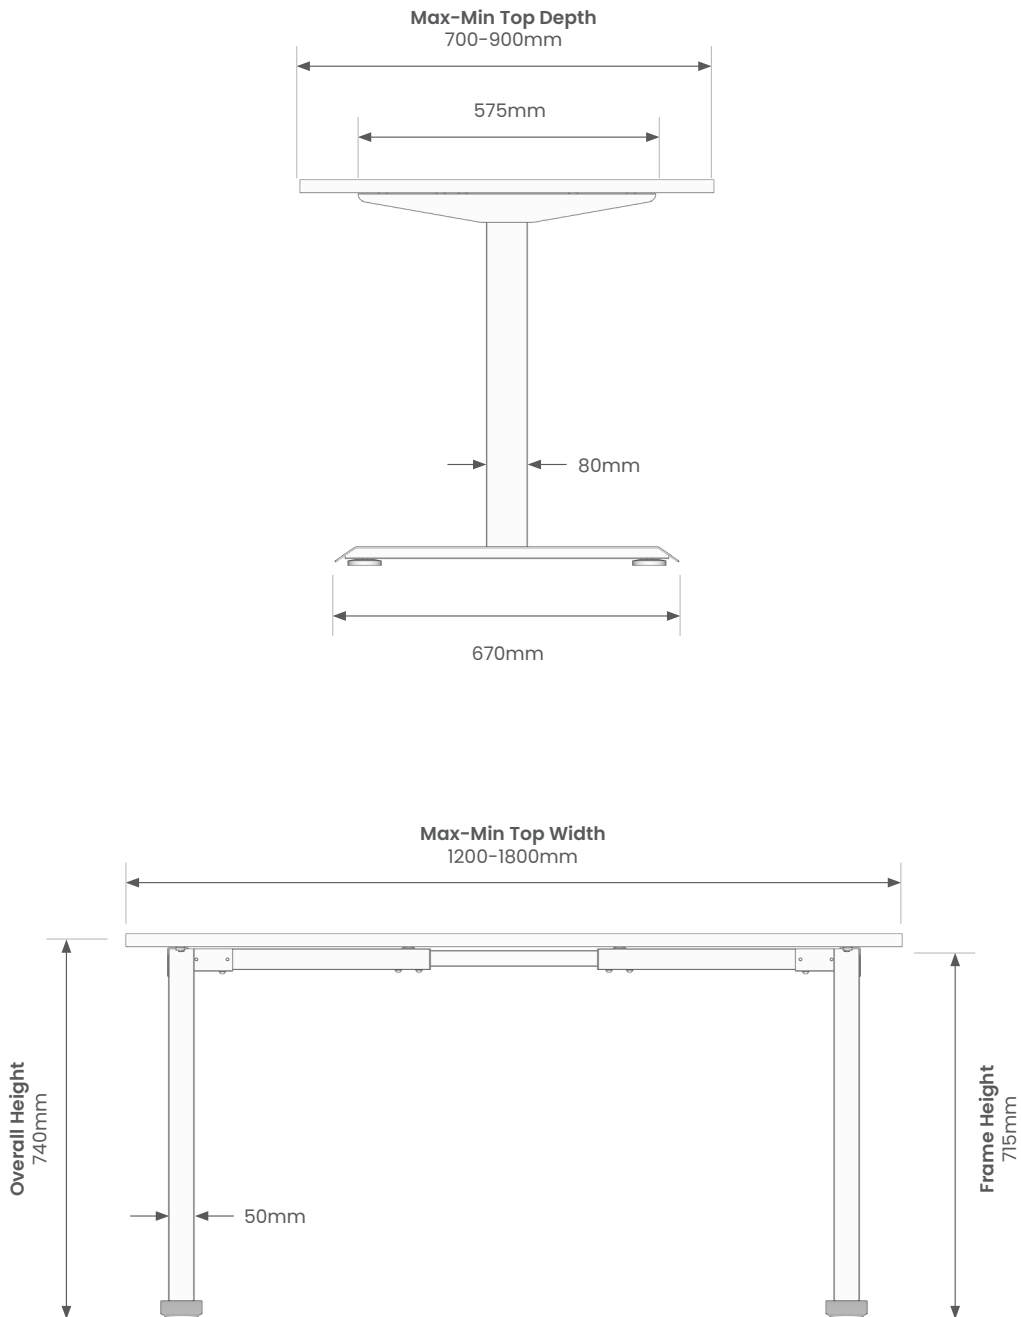

Features

Precision-engineered steel frame with a durable powdercoat finish.

Features a 50 x 80mm rectangular leg profile with a 670mm foot.

Tops are made from 25mm commercial-grade E1 board with melamine finish and durable 2mm PVC edging.

Standard SSD & DSD top shapes are rectangular, with options for 100mm radius corners, a scallop, or both.

Desk height measures 740mm including the top or 715mm without.

Extendable cable tray available as an option for cable management (soft-wiring not included).

Compatible with Studio50 and Active25 screens when paired with screen brackets.

Size Options

SSD 1200x700mm 1500x800mm 1600x800mm 1800x800mm

Warranty

Designed in Germany

Eco-friendly Packaging

Frame Options

Haven Fixed Single Sided Desk

Tops

Rectangle

Scallop

Radius Corners 100mm

Scallop/Radius Corners 100mm

Optional Upgrades

Cable Tray SSD