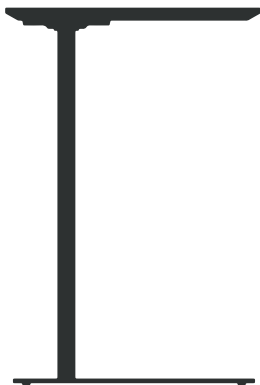

# Knight®

Product Details

Cubit Side Table

# Cubit Side Table

## FEATURES

- Solid steel base with flat foot design, finished in matt black powdercoat
- 20mm thick top with shark-nose wood edge and veneer finish – stain resistant and easy to clean
- Top rotates 360° horizontally
- Designed for laptop use or to support your refreshments during your break
- Pair with Knight's soft seating range for your collaboration spaces

The Cubit Side Table brings smart functionality to modern work and lounge spaces. Its minimalist design and durable steel base make it the perfect companion for soft seating or collaborative zones. With a rotating top for flexible use, Cubit keeps your laptop, coffee, or notebook within easy reach, adding convenience and style wherever you need it.