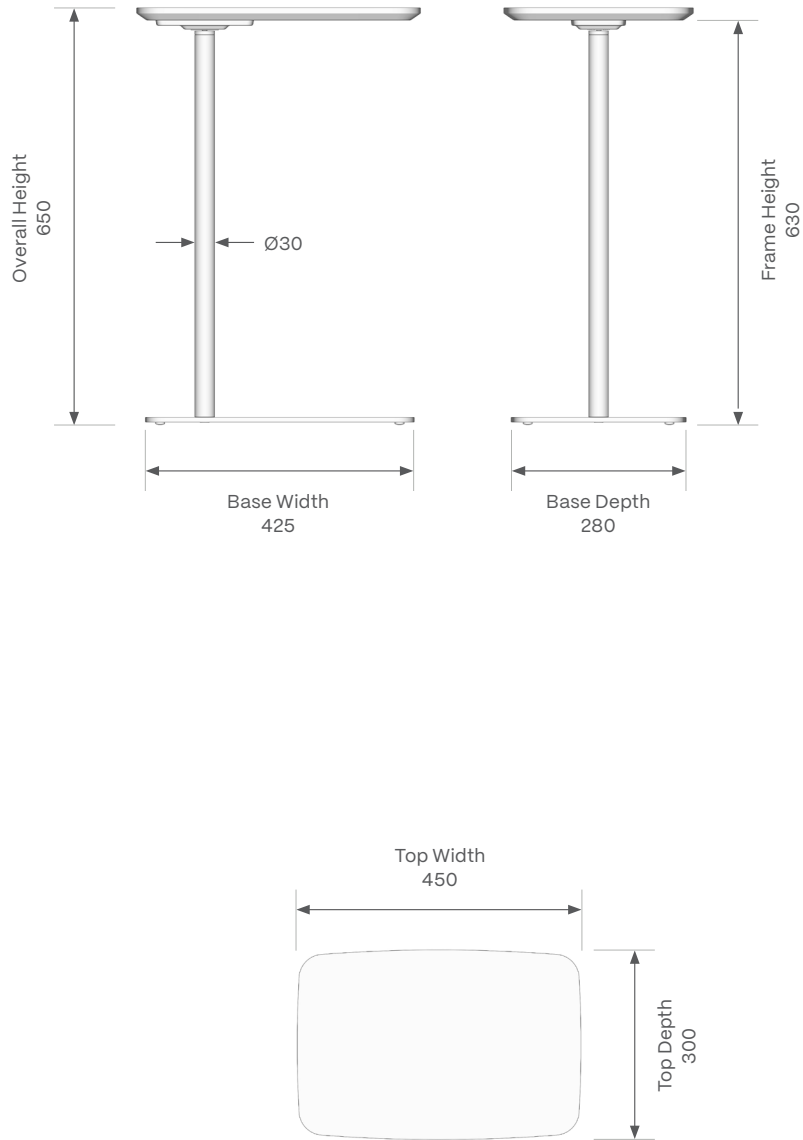

The Cubit Side Table brings smart functionality to modern work and lounge spaces. Its minimalist design and durable steel base make it the perfect companion for soft seating or collaborative zones. With a rotating top for flexible use, Cubit keeps your laptop, coffee, or notebook within easy reach, adding convenience and style wherever you need it.

**PROFILES**

Top

SHARK-NOSE EDGE

**FINISHES**

Tops VENEER

WHITE

BLACK

Frame POWDERCOAT

BLACK

DIMENSIONS (MM)