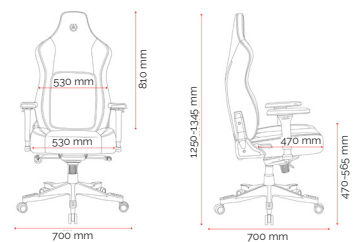

FEATURES

- Extra high back with built-in headrest.
- Backrest angle adjustment and knee tilt to control your ultimate playing position.
- Tilt tension knob to fine-tune resistance when leaning back in your seat.
- Upholstered back and seat with moulded foam.
- Body activated 5D [CS1] [TA2] [TA3] lumbar support, protects the natural curve of the lower back.
- 3D armrests with soft PU arm pads enhance support during long gaming sessions.
- Sturdy 700mm powder coat steel base with kick plates to rest your feet.
- 60mm castors.

SPECIFICATIONS (mm)

Overall	700w / 700d / 1250-1345h
Back	530w / 810h
Seat	530w / 470d
Seat Height	470-565h

Carton Dimensions

Width	670
Height	400
Length	860
Weight	30kg

UPHOLSTERY

PU

Black²
PU₃

QUALITY ASSURANCE & ACCREDITATIONS